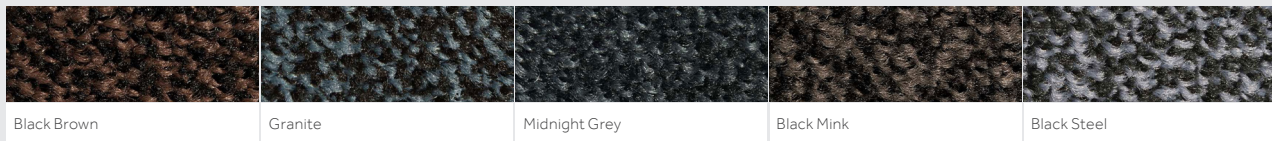

Stop dirt and moisture being tracked into your building with cost effective professional mats

The perfect entrance mat for busy businesses and public buildings. Now available with a slimline backing to give you a more cost effective solution with all the benefits of our best-selling Iron-Horse.

Why Choose Iron-Horse Light?	Technical Details	Specification
» Entry level professional entrance mat » High dirt and moisture absorption » Washable up to 40°C » Slip-resistant rubber backing » Lightfast and colour fade resistant » Suitable for underfloor heating » 2 years Manufacturers Guarantee » Made in Europe	Materials » 100% high-twist nylon polyamide 6 surface » 100% nitrile rubber backing Applications <table border="0" style="width: 100%;"> <tr> <td style="width: 50%;">» Entrances</td> <td style="width: 50%;">» Corridors</td> </tr> <tr> <td>» Receptions</td> <td>» Elevators</td> </tr> </table> Absorption: » Dirt absorption: 800 g/m² » Moisture absorption: 3-4 l/m²	Height Weight » Approx. 11-12 mm » 1.8 kg/m² Standard Sizes » 60 x 85 cm » 85 x 120 cm » 85 x 150 cm » 115 x 175 cm

Full Technical Data

For all mats we reserve the right of production-related tolerance of +/- 3% in size. Colours are subject to commercial tolerance.

For more information, please contact our Customer Service Team:

T: +44 (0)1204 70 50 70

E: info@kleen-tex.co.uk